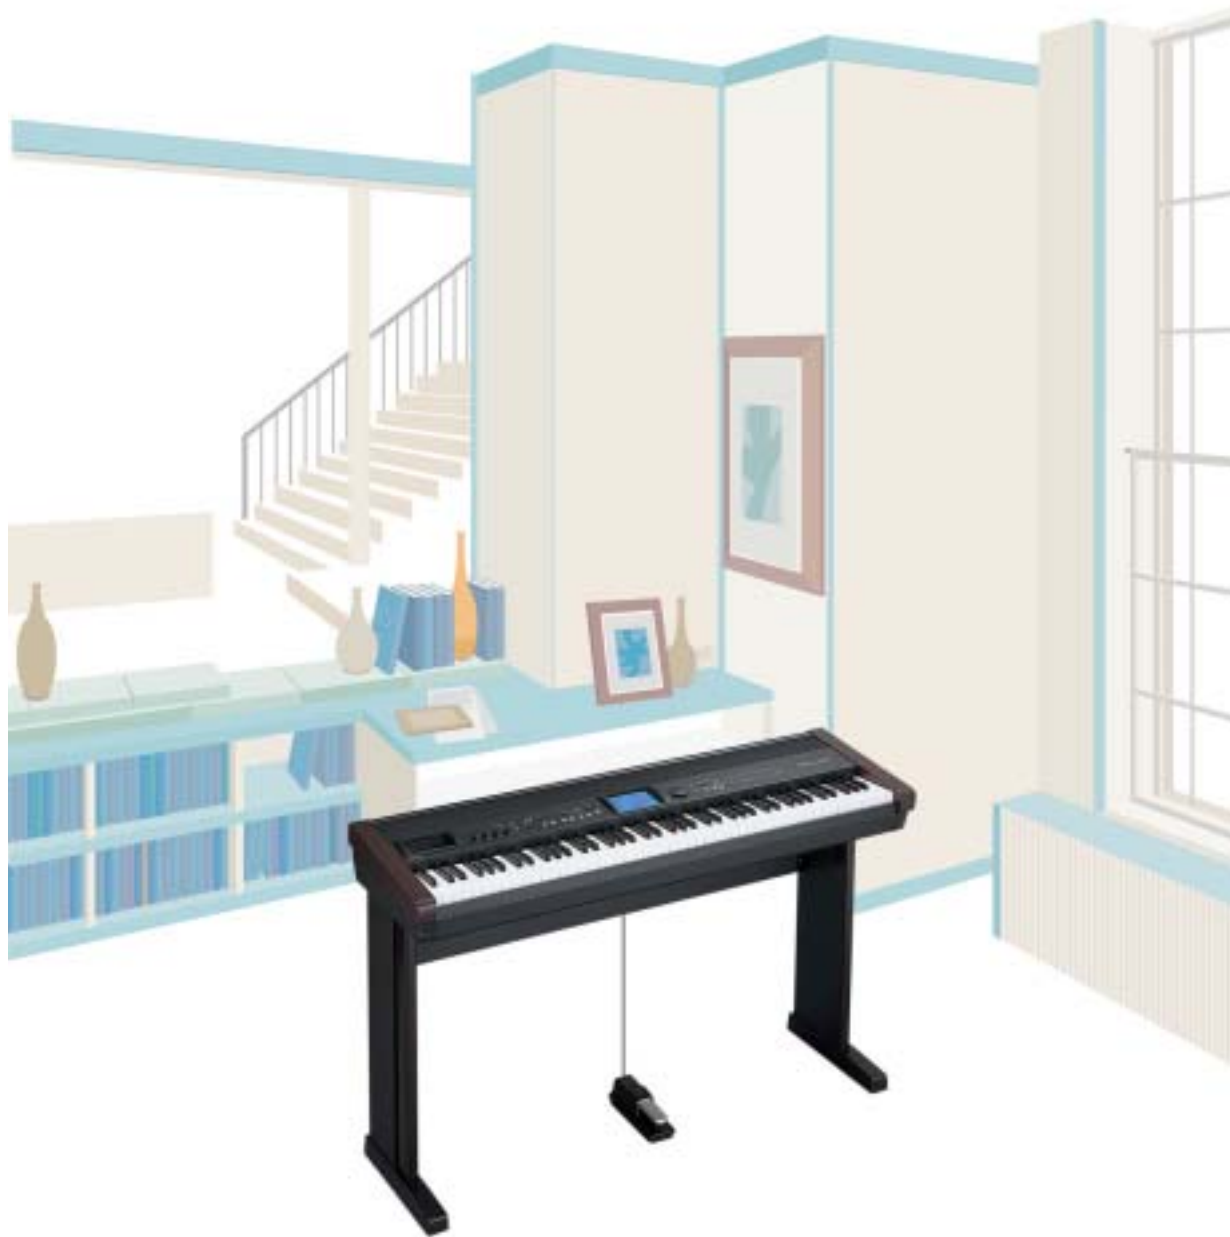

Roland®

Unparalleled Sound
with Contemporary Design.

<http://www.rolandus.com/>

Roland Corporation U.S.

5100 S. Eastern Avenue P.O. Box 910921 Los Angeles, CA 90091-0921 Phone: (323)890-3700 Fax: (323)890-3701

Printed in Japan. RAM-3235 '00 May. ASA